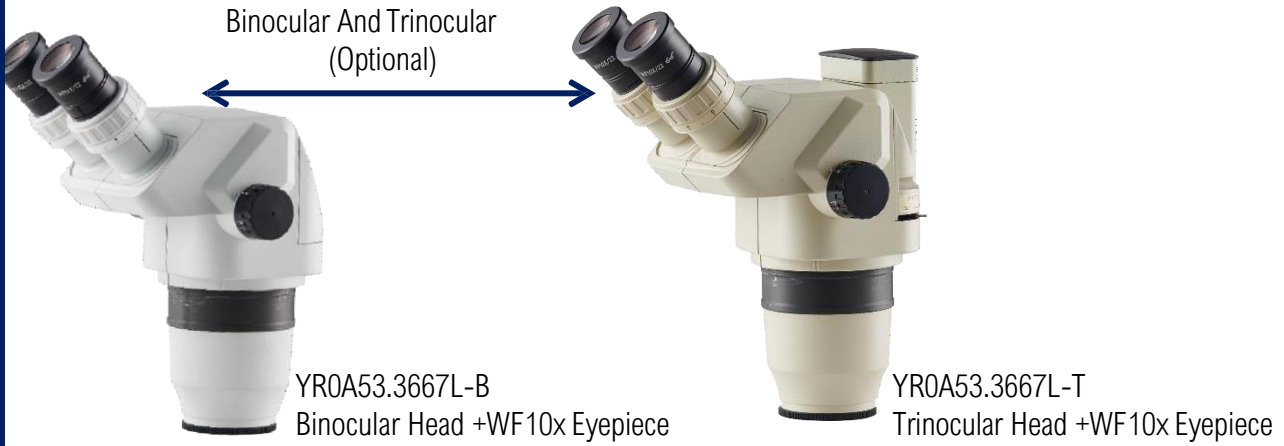

YR0A54.3630 35 Kinds Stand Optional

1

YR0A54.3630 35 Kinds Stand Optional, Details See Choose Model According to Catalogue No. Like: YR0A23.3667L-B1
Means Binocular Head With B1 Stand YR0A23.3667L-B1T Means Trinocular Head With B1 Stand